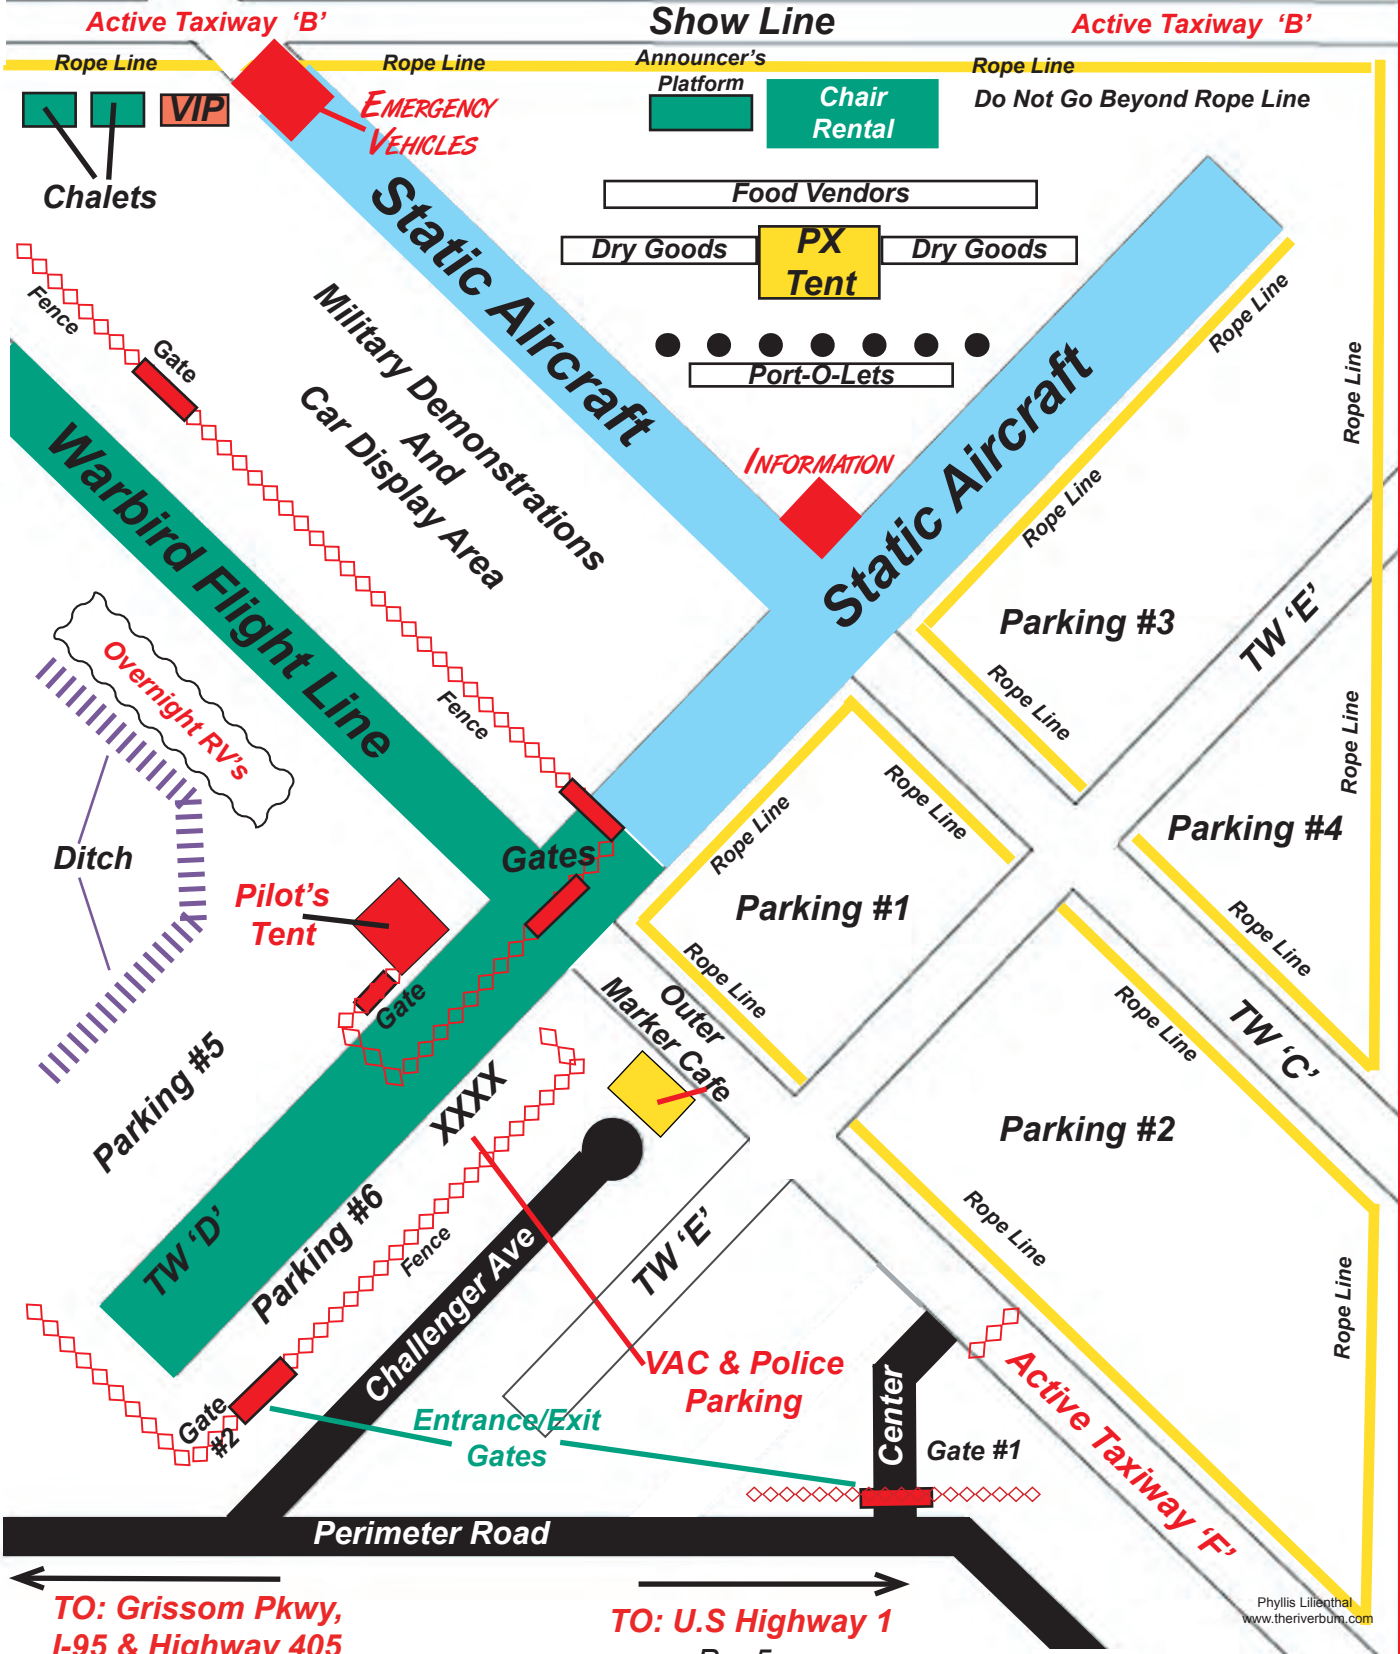

VAC Warbird Airshow

09

Airshow Runway

27

Show Center

Active Runway

Active Runway

TO: Grissom Pkwy,
I-95 & Highway 405

TO: U.S Highway 1